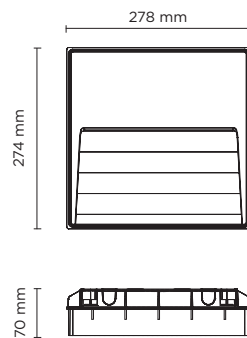

504003

SURF RECESS MAXI

Square wall-recessed luminaire for outdoor installation, phospho-chromatised and polyester powder coated extruded copper-free aluminium body, tempered frosted glass diffuser, moulded silicone gaskets, polypropylene housing for recess. Built-in LED driver 220-240V 50-60Hz, with 21 CREE XH-G mid-power LED. IP65 rating.

light source	light beam options	lumen output (lm)	lumin. efficacy (lm/w)
3000°K warm-white			
mid power led	 floor washer 180°	1.000	71.42
4000°K neutral-white			
mid power led	 floor washer 180°	1.020	72.86

Finish color options:

Technical features

Technical data

Wattage	14 WATT
IP Rating	IP65
IK Rating	IK08
Material	High corrosion resistance die-cast copper-free aluminum body
Coating	Polyester powder coating with phosphochromating pre-finish
Light source	NR. 21 x CREE XH-G LED
Screws	Stainless steel
Transformer	Electrical power supply 220/240V 50/60Hz built-in
Gasket	Silicone rubber
Glass	Tempered
Cable gland	M16 rubber grommet
Power cable	0.10 mt power cable included
Gross weight	2,10 Kg
Included	Polypropylene housing for recess