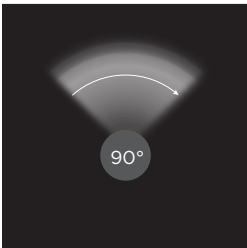

601701-04

SECTOR 380

380mm height bollard, round shape, for outdoor surface installation, from 1 to 4 light windows, phospho-chromatised and polyester powder coated extruded copper-free aluminium body, opaline tempered glass, moulded silicone gasket and stainless steel screws. Built-in LED driver 220-240V 50-60Hz, with NR. 1 x CREE XHP70 LED. IP66 rating.

Technical features

Technical data

IP Rating	IP66
IK Rating	IK10
Material	High corrosion resistance extruded copper-free aluminum body
Coating	Polyester powder coating with phosphochromating pre-finish
Screws	Stainless steel
Transformer	Electrical power supply 220/240V 50/60Hz built-in
Gasket	Silicone rubber
Glass	Tempered
Power cable:	1 meter included
Gross weight	Kg 4,50

AC053 - Base Plate

601701	SECTOR 380 01 - 6 WATT 220-240V 50-60 HZ		
light source*	light beam options	lumen output (lm)	lumin. efficacy (lm/w)
3000°K warm-white			
high power led	90°	533	88.83
4000°K neutral-white			
high power led	90°	550	91.66

Colors options

- Textured Grey RAL 9006
- Anthracite Grey RAL 7016
- Matt Black (on request)

601702	SECTOR 380 02 - 12 WATT 220-240V 50-60 HZ		
light source*	light beam options	lumen output (lm)	lumin. efficacy (lm/w)
3000°K warm-white			
high power led	180° or 90° + 90°	1.067	88.92
4000°K neutral-white			
high power led	180° or 90° + 90°	1.100	91.66