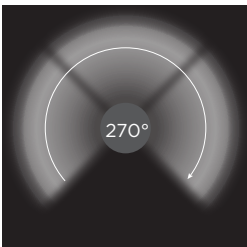

AC053 - Base Plate

601701	SECTOR 380 01 - 6 WATT 220-240V 50-60 HZ		
light source*	light beam options	lumen output (lm)	lumin. efficacy (lm/w)
3000°K warm-white			
high power led	90°	533	88.83
4000°K neutral-white			
high power led	90°	550	91.66

Colors options

- Textured Grey RAL 9006
- Anthracite Grey RAL 7016
- Matt Black (on request)

601702	SECTOR 380 02 - 12 WATT 220-240V 50-60 HZ		
light source*	light beam options	lumen output (lm)	lumin. efficacy (lm/w)
3000°K warm-white			
high power led	180° or 90° + 90°	1.067	88.92
4000°K neutral-white			
high power led	180° or 90° + 90°	1.100	91.66

Colors options

- Textured Grey RAL 9006
- Anthracite Grey RAL 7016
- Matt Black (on request)

601703	SECTOR 380 03 - 18 WATT 220-240V 50-60 HZ		
light source*	light beam options	lumen output (lm)	lumin. efficacy (lm/w)
3000°K warm-white			
high power led	270°	1.600	88.88
4000°K neutral-white			
high power led	270°	1.650	91.66

Colors options

- Textured Grey RAL 9006
- Anthracite Grey RAL 7016
- Matt Black (on request)

601704	SECTOR 380 04 - 24 WATT 220-240V 50-60 HZ		
light source*	light beam options	lumen output (lm)	lumin. efficacy (lm/w)
3000°K warm-white			
high power led	360°	2.134	88.91
4000°K neutral-white			
high power led	360°	2.200	91.66