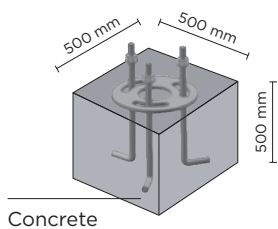

601701-04

SECTOR 380

380mm height bollard, round shape, for outdoor surface installation, from 1 to 4 light windows, phospho-chromatised and polyester powder coated extruded copper-free aluminium body, opaline tempered glass, moulded silicone gasket and stainless steel screws. Built-in LED driver 220-240V 50-60Hz, with NR. 1 x CREE XHP70 LED. IP66 rating.

Technical features

Technical data

IP Rating	IP66
IK Rating	IK10
Material	High corrosion resistance extruded copper-free aluminum body
Coating	Polyester powder coating with phosphochromating pre-finish
Screws	Stainless steel
Transformer	Electrical power supply 220/240V 50/60Hz built-in
Gasket	Silicone rubber
Glass	Tempered
Power cable:	1 meter included
Gross weight	Kg 4,50

AC053 - Base Plate

601701	SECTOR 380 01 - 6 WATT 220-240V 50-60 HZ		
light source*	light beam options	lumen output (lm)	lumin. efficacy (lm/w)
3000°K warm-white			
high power led	90°	533	88.83
4000°K neutral-white			
high power led	90°	550	91.66