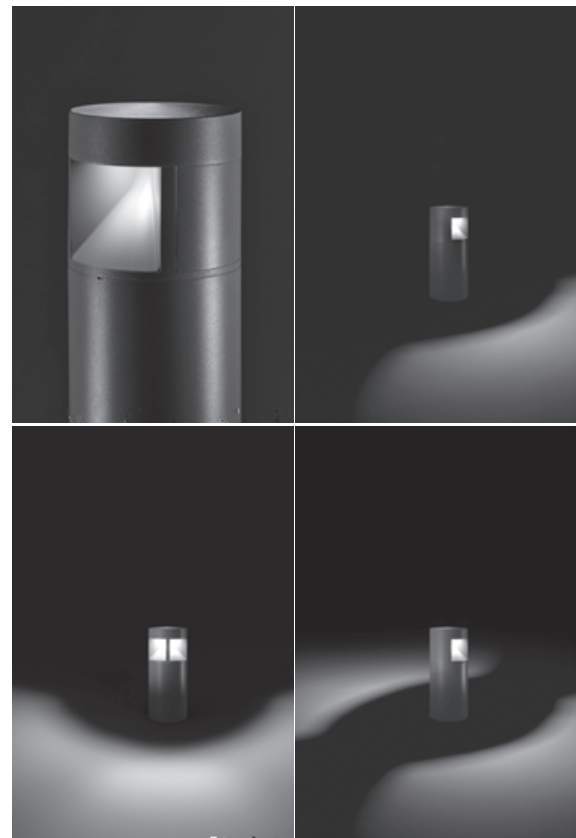

601701-04

SECTOR 380

380mm height bollard, round shape, for outdoor surface installation, from 1 to 4 light windows, phospho-chromatised and polyester powder coated extruded copper-free aluminium body, opaline tempered glass, moulded silicone gasket and stainless steel screws. Built-in LED driver 220-240V 50-60Hz, with NR. 1 x CREE XHP70 LED. IP66 rating.

Technical features

Technical data

IP Rating	IP66
IK Rating	IK10
Material	High corrosion resistance extruded copper-free aluminum body
Coating	Polyester powder coating with phosphochromating pre-finish
Screws	Stainless steel
Transformer	Electrical power supply 220/240V 50/60Hz built-in
Gasket	Silicone rubber
Glass	Tempered
Power cable:	1 meter included
Gross weight	Kg 4,50

AC053 - Base Plate

601701	SECTOR 380 01 - 6 WATT 220-240V 50-60 HZ		
light source*	light beam options	lumen output (lm)	lumin. efficacy (lm/w)
3000°K warm-white			
high power led	90°	533	88.83
4000°K neutral-white			
high power led	90°	550	91.66

Colors options

- Textured Grey RAL 9006
- Anthracite Grey RAL 7016
- Matt Black (on request)