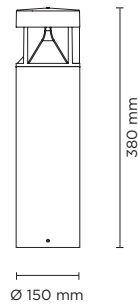

601701-04

SECTOR 380

380mm height bollard, round shape, for outdoor surface installation, from 1 to 4 light windows, phospho-chromatised and polyester powder coated extruded copper-free aluminium body, opaline tempered glass, moulded silicone gasket and stainless steel screws. Built-in LED driver 220-240V 50-60Hz, with NR. 1 x CREE XHP70 LED. IP66 rating.

Technical features

Technical data

IP Rating	IP66
IK Rating	IK10
Material	High corrosion resistance extruded copper-free aluminum body
Coating	Polyester powder coating with phosphochromating pre-finish
Screws	Stainless steel
Transformer	Electrical power supply 220/240V 50/60Hz built-in
Gasket	Silicone rubber
Glass	Tempered
Power cable:	1 meter included
Gross weight	Kg 4,50

AC053 - Base Plate

601701	SECTOR 380 01 - 6 WATT 220-240V 50-60 HZ		
light source*	light beam options	lumen output (lm)	lumin. efficacy (lm/w)
3000°K warm-white			
high power led	90°	533	88.83
4000°K neutral-white			
high power led	90°	550	91.66