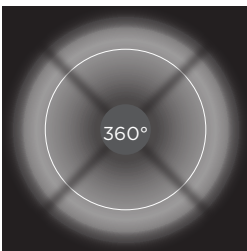

601701-04

SECTOR 380

380mm height bollard, round shape, for outdoor surface installation, from 1 to 4 light windows, phospho-chromatised and polyester powder coated extruded copper-free aluminium body, opaline tempered glass, moulded silicone gasket and stainless steel screws. Built-in LED driver 220-240V 50-60Hz, with NR. 1 x CREE XHP70 LED. IP66 rating.

Colors options

- Textured Grey RAL 9006
- Anthracite Grey RAL 7016
- Matt Black (on request)

601702	SECTOR 380 02 - 12 WATT 220-240V 50-60 HZ		
light source*	light beam options	lumen output (lm)	lumin. efficacy (lm/w)
3000°K warm-white			
high power led	180° or 90° + 90°	1.067	88.92
4000°K neutral-white			
high power led	180° or 90° + 90°	1.100	91.66

Colors options

- Textured Grey RAL 9006
- Anthracite Grey RAL 7016
- Matt Black (on request)

601703	SECTOR 380 03 - 18 WATT 220-240V 50-60 HZ		
light source*	light beam options	lumen output (lm)	lumin. efficacy (lm/w)
3000°K warm-white			
high power led	270°	1.600	88.88
4000°K neutral-white			
high power led	270°	1.650	91.66

Colors options

- Textured Grey RAL 9006
- Anthracite Grey RAL 7016
- Matt Black (on request)

601704	SECTOR 380 04 - 24 WATT 220-240V 50-60 HZ		
light source*	light beam options	lumen output (lm)	lumin. efficacy (lm/w)
3000°K warm-white			
high power led	360°	2.134	88.91
4000°K neutral-white			
high power led	360°	2.200	91.66