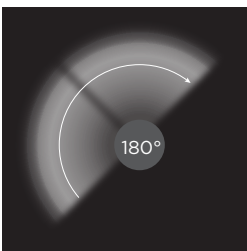

AC053 - Base Plate

601701	SECTOR 380 01 - 6 WATT 220-240V 50-60 HZ		
light source*	light beam options	lumen output (lm)	lumin. efficacy (lm/w)
3000°K warm-white			
high power led	90°	533	88.83
4000°K neutral-white			
high power led	90°	550	91.66

Colors options

- Textured Grey RAL 9006
- Anthracite Grey RAL 7016
- Matt Black (on request)

601702	SECTOR 380 02 - 12 WATT 220-240V 50-60 HZ		
light source*	light beam options	lumen output (lm)	lumin. efficacy (lm/w)
3000°K warm-white			
high power led	180° or 90° + 90°	1.067	88.92
4000°K neutral-white			
high power led	180° or 90° + 90°	1.100	91.66

Colors options

- Textured Grey RAL 9006
- Anthracite Grey RAL 7016
- Matt Black (on request)

601703	SECTOR 380 03 - 18 WATT 220-240V 50-60 HZ		
light source*	light beam options	lumen output (lm)	lumin. efficacy (lm/w)
3000°K warm-white			
high power led	270°	1.600	88.88
4000°K neutral-white			
high power led	270°	1.650	91.66

Colors options

- Textured Grey RAL 9006
- Anthracite Grey RAL 7016
- Matt Black (on request)

601704	SECTOR 380 04 - 24 WATT 220-240V 50-60 HZ		
light source*	light beam options	lumen output (lm)	lumin. efficacy (lm/w)
3000°K warm-white			
high power led	360°	2.134	88.91
4000°K neutral-white			
high power led	360°	2.200	91.66