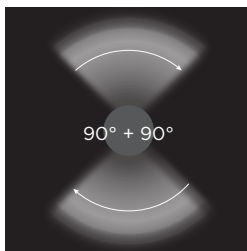

Technical features

Technical data

IP Rating	IP66
IK Rating	IK10
Material	High corrosion resistance extruded copper-free aluminum body
Coating	Polyester powder coating with phosphochromating pre-finish
Screws	Stainless steel
Transformer	Electrical power supply 220/240V 50/60Hz built-in
Gasket	Silicone rubber
Glass	Tempered
Power cable:	1 meter included
Gross weight	Kg 4,50

AC053 - Base Plate

601701	SECTOR 380 01 - 6 WATT 220-240V 50-60 HZ		
light source*	light beam options	lumen output (lm)	lumin. efficacy (lm/w)
3000°K warm-white			
high power led	90°	533	88.83
4000°K neutral-white			
high power led	90°	550	91.66

Colors options

- Textured Grey RAL 9006
- Anthracite Grey RAL 7016
- Matt Black (on request)

601702	SECTOR 380 02 - 12 WATT 220-240V 50-60 HZ		
light source*	light beam options	lumen output (lm)	lumin. efficacy (lm/w)
3000°K warm-white			
high power led	180° or 90° + 90°	1.067	88.92
4000°K neutral-white			
high power led	180° or 90° + 90°	1.100	91.66

Colors options

- Textured Grey RAL 9006
- Anthracite Grey RAL 7016
- Matt Black (on request)

601703	SECTOR 380 03 - 18 WATT 220-240V 50-60 HZ		
light source*	light beam options	lumen output (lm)	lumin. efficacy (lm/w)
3000°K warm-white			
high power led	270°	1.600	88.88
4000°K neutral-white			
high power led	270°	1.650	91.66