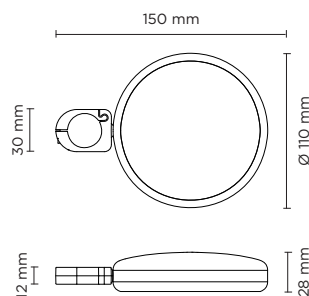

602301

COINY BOLLARD

Designed by
NAVA + AROSIO

Projector for outdoor installation on a façade/ wall. Phospho-chromatised and polyester powder coated die-cast copper-free aluminium, tempered safety glass, moulded silicone gasket and stainless steel screws. With 1 direct 220-240V LUMENS "EDC 38C" COB LED. IP66 rating.

MAX NR. 2 FIXTURES PER PIPE

Technical features

IP66

IK08

CE

5 YEARS

NEW

Technical data

Wattage	8 WATT
IP Rating	IP66
IK Rating	O8
Material	High corrosion resistance die-cast copper-free aluminium body
Coating	Polyester powder coating with phosphocromating pre-finish
Light source	1 x LUMENS "EDC 38C" COB LED
Screws	Stainless steel
Transformer	Electrical power supply 220/240V 50/60Hz built-in
Gasket	Silicone rubber
Glass	Tempered
Power cable	1 mt. power cable included
Gross weight	1,20 Kg

AC113

PIPE L 1000 mm + BASE

Extension pipe length 1.000 mm made in anodized aluminum with phospho-chromatised and polyester powder coating; complete with fixing base.

OPTIONAL

AC044
SPIKE

AC111
VISOR

AC0110
HONEYCOMB LOUVER