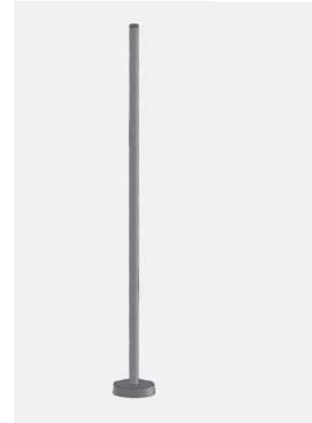

602301

COINY BOLLARD

Designed by
NAVA + AROSIO

Projector for outdoor installation on a façade/ wall. Phospho-chromatised and polyester powder coated die-cast copper-free aluminium, tempered safety glass, moulded silicone gasket and stainless steel screws. With 1 direct 220-240V LUMENS "EDC 38C" COB LED. IP66 rating.

Wattage	8 WATT
IP Rating	IP66
IK Rating	O8
Material	High corrosion resistance die-cast copper-free aluminium body
Coating	Polyester powder coating with phosphocromating pre-finish
Light source	1 x LUMENS "EDC 38C" COB LED
Screws	Stainless steel
Transformer	Electrical power supply 220/240V 50/60Hz built-in
Gasket	Silicone rubber
Glass	Tempered
Power cable	1 mt. power cable included
Gross weight	1,20 Kg

Finish color options:

Textured Grey
RAL 9006

Anthracite Grey
RAL 7016

Matt Black
(on request)

AC112

PIPE L 500 mm + BASE

Extension pipe length 500 mm made in anodized aluminum with phospho-chromatised and polyester powder coating; complete with fixing base.

AC113

PIPE L 1000 mm + BASE

Extension pipe length 1.000 mm made in anodized aluminum with phospho-chromatised and polyester powder coating; complete with fixing base.

OPTIONAL

AC044
SPIKE

AC111
VISOR

AC0110
HONEYCOMB LOUVER