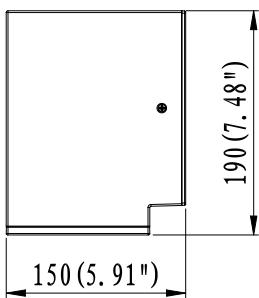

Applications

- Building exteriors
- Hotel lobby
- Conference rooms
- Corridor and auditoriums to entryways

Dimensions and Mount

Product Dimension (mm)	150x120x190	150x120x215
Luminaire Net Weight (kg)	2.55	2.7
Export Carton Size (mm)	260x235x155	290x235x155
Gross Weight (kg)	3	3.2
Mounting Option	Wall mounting	
Material	Aluminum alloy	
	PC lens	
	Tempered glass	
Finish	Powder coating	
Fixture Color	Anthracite grey (RAL7016)	
EPA	NA	
IK Rating	IK08	
IP Rating	IP66	
Category of corrosion	C3	

* Please consult us for details.

Specifications - CUADROLUZ LED Wall Pack Light

Photometry

20/40W beam angle

U03601(15°)

U03602(30°)

U03603(60°)

Mounting Options

Wall Mounting

Dimensions

Unit:mm/inch

20W

120 (4.72")

20/40W

120 (4.72")

Accessories