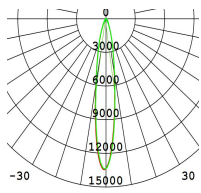

Specifications - CUADROLUZ LED Wall Pack Light

Photometry

20/40W beam angle

U03601(15°)