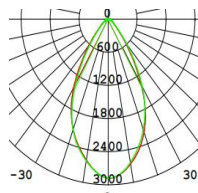

* The tolerance for power is ±5%.

Optic Information		
LED Type	LED 3030	
Luminous Flux (lm)	1200LM-2400LM	2400LM-4800LM
Efficacy (lm/W)	120	120
Correlated Color Temperature	4000K (3000K, 2700K optional)/ 3 CCT (2700K, 3000K, 4000K)	
Color Rendering Index	Ra70 (Ra80, Ra90 optional)	
Beam Angle	U03601, U03602, U03603	
UGR level	/	

* Please consult us for details.

Specifications - CUADROLUZ LED Wall Pack Light

Photometry

20/40W beam angle

U03601(15°)

U03602(30°)

U03603(60°)

Mounting Options