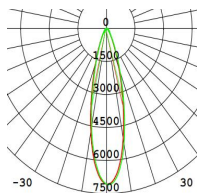

* The tolerance for power is ±5%.

Optic Information		
LED Type	LED 3030	
Luminous Flux (lm)	1200LM-2400LM	2400LM-4800LM
Efficacy (lm/W)	120	120
Correlated Color Temperature	4000K (3000K, 2700K optional)/ 3 CCT (2700K, 3000K, 4000K)	
Color Rendering Index	Ra70 (Ra80, Ra90 optional)	
Beam Angle	U03601, U03602, U03603	
UGR level	/	

* Please consult us for details.

Specifications - CUADROLUZ LED Wall Pack Light

Photometry

20/40W beam angle

U03601(15°)

U03602(30°)

U03603(60°)

Mounting Options