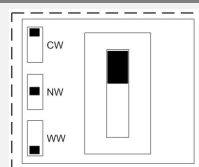

New Features

Adjust CCT by DIP switch

* Please consult us for details.