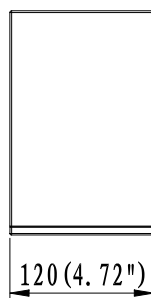

Applications

- Building exteriors
- Hotel lobby
- Conference rooms
- Corridor and auditoriums to entryways

Dimensions and Mount

Product Dimension (mm)	150x120x190	150x120x215
Luminaire Net Weight (kg)	2.55	2.7
Export Carton Size (mm)	260x235x155	290x235x155
Gross Weight (kg)	3	3.2
Mounting Option	Wall mounting	
Material	Aluminum alloy	
	PC lens	
	Tempered glass	
Finish	Powder coating	
Fixture Color	Anthracite grey (RAL7016)	
EPA	NA	
IK Rating	IK08	
IP Rating	IP66	
Category of corrosion	C3	

* Please consult us for details.

Specifications - CUADROLUZ LED Wall Pack Light

Photometry

20/40W beam angle

U03601(15°)

U03602(30°)

U03603(60°)

Mounting Options

Wall Mounting

Dimensions

Unit:mm/inch

20W

120 (4.72")

20/40W

120 (4.72")

Accessories