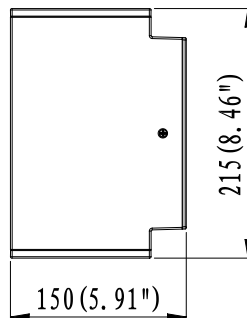

Applications

- Building exteriors
- Hotel lobby
- Conference rooms
- Corridor and auditoriums to entryways

Dimensions and Mount

Product Dimension (mm)	150x120x190	150x120x215
Luminaire Net Weight (kg)	2.55	2.7
Export Carton Size (mm)	260x235x155	290x235x155
Gross Weight (kg)	3	3.2
Mounting Option	Wall mounting	
Material	Aluminum alloy	
	PC lens	
	Tempered glass	
Finish	Powder coating	
Fixture Color	Anthracite grey (RAL7016)	
EPA	NA	
IK Rating	IK08	
IP Rating	IP66	
Category of corrosion	C3	

* Please consult us for details.

Specifications - CUADROLUZ LED Wall Pack Light

Photometry

20/40W beam angle

U03601(15°)

U03602(30°)

U03603(60°)

Mounting Options

Wall Mounting

Dimensions

Unit:mm/inch

20W

120 (4.72")

20/40W

120 (4.72")

Accessories